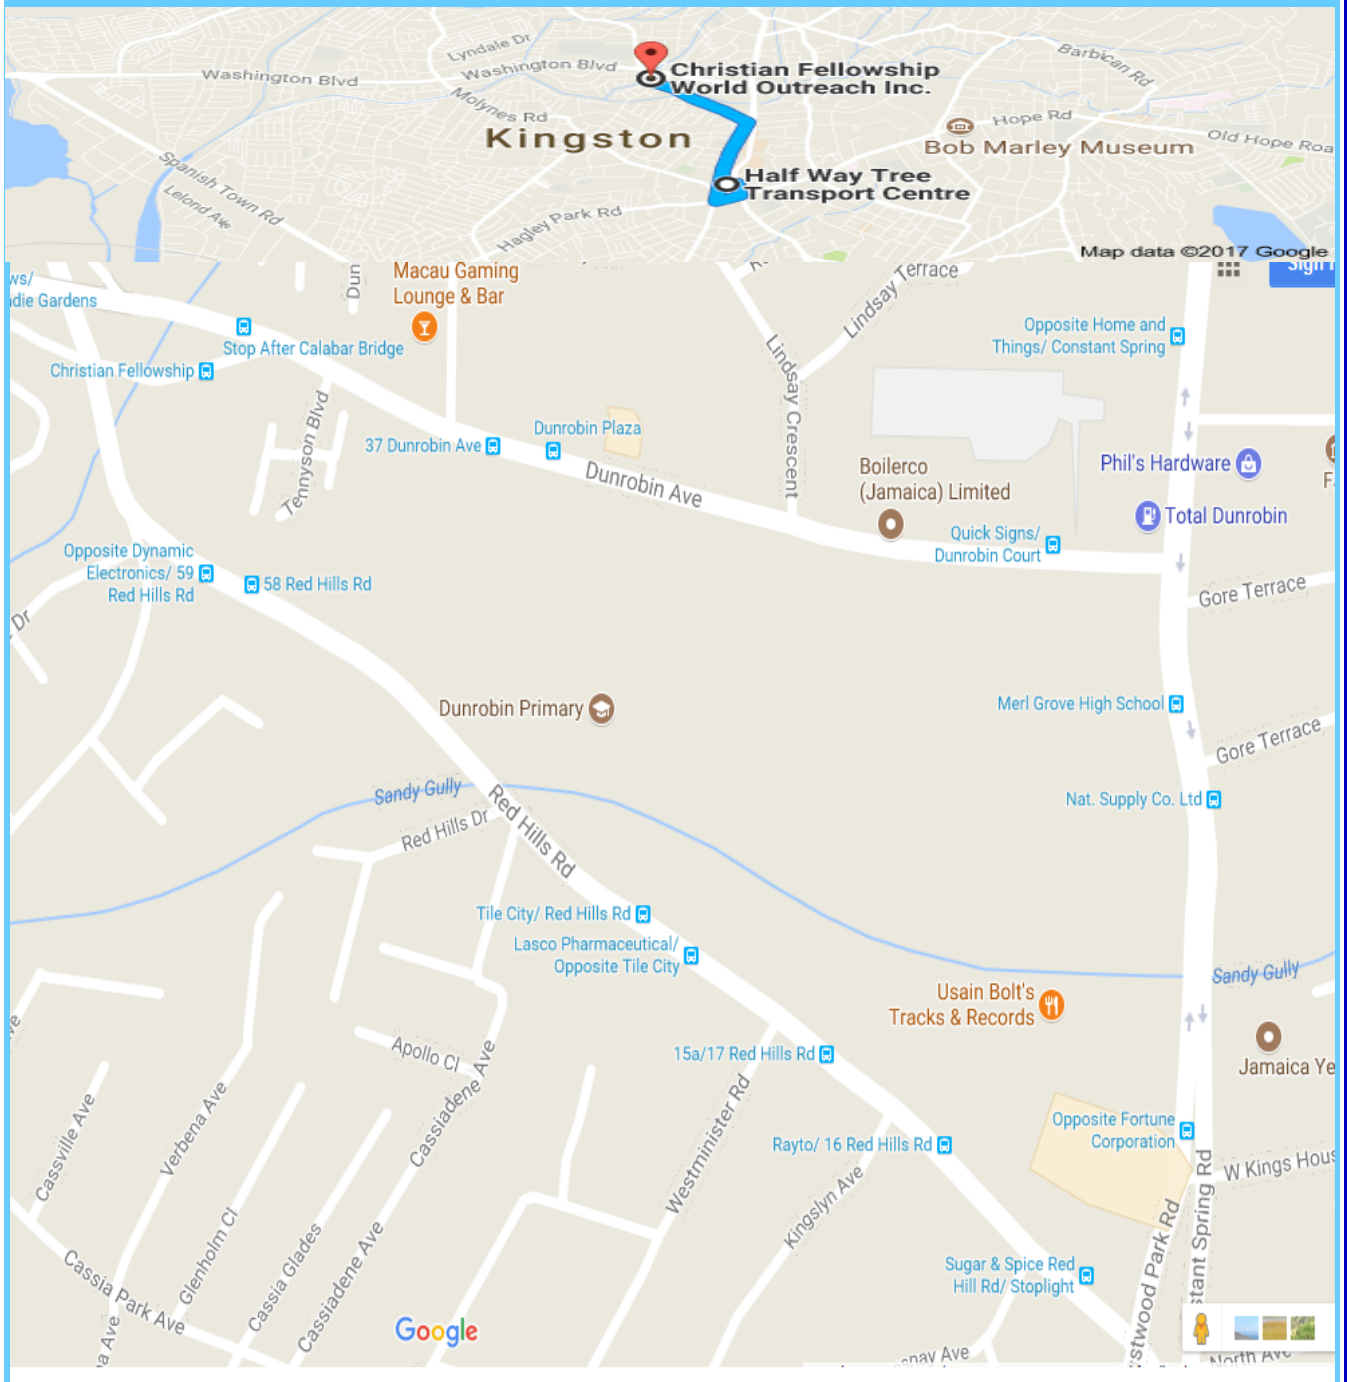

Civil Service Week

November 19th - 24th, 2017

"Diligently & Holistically Advancing Quality Public Services for a Better Jamaica"

THE CIVIL SERVICE WEEK MAGAZINE PAGE

2017

Directions to Church

*Special Projects
Employees Relations & Benefits Unit
SHRMD -Ministry of Finance & the Public Service*